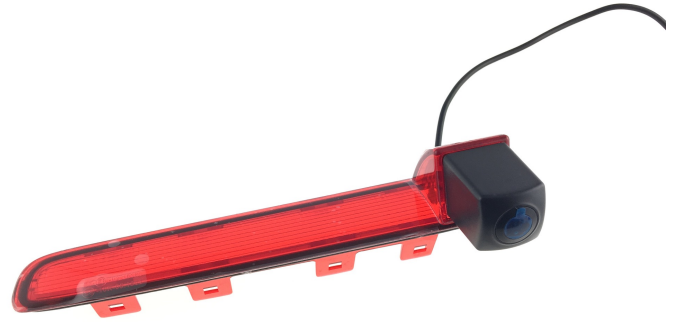

**Product Code** PSC43

**Description**

VW T5/T6 Barn Door (Twin Door Brake light camera

2010>

**Specification**

Image Type: 1/3" CMOS

Night vision: Without IR lamp

TV System: NTSC/PAL

Lens Angle (Deg.): 170 degree

IP Rating: IP69K

Vibration Rate: 10G

Connector: 4P BMW to 4P lock connector

Effective Pixels: N: 510×492 pixels P: 500×582 pixels

Horizontal Resolution: 420TVL/700TVL

B.L.C: Back light Compensation (Auto)