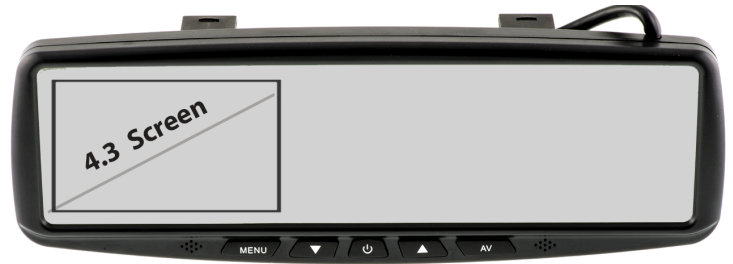

Product Code PS5006

Description

4.3" Clip On Monitor

Specification

Clip On /OEM Bracket Functionality
Audio
Multi Channel
Discreet Look
Compatible With All Cameras
Anti Glare
Multi Vehicle Specific Brackets Available
On Screen Display Menu

12/34 Volt
2 x Video In (Phono)
1 x Audio In (Phono)
1 x Trigger Reverse Feed (Positive)
IR (Infrared)
Remote Control
2.5m Cable
W: 258mm H: 85mm D: 20mm
Excluding Mounting Arm

Approvals E9 (E9-10R-04.1283), CE

Box Contents

Mirror monitor, Wiring loom, user guide